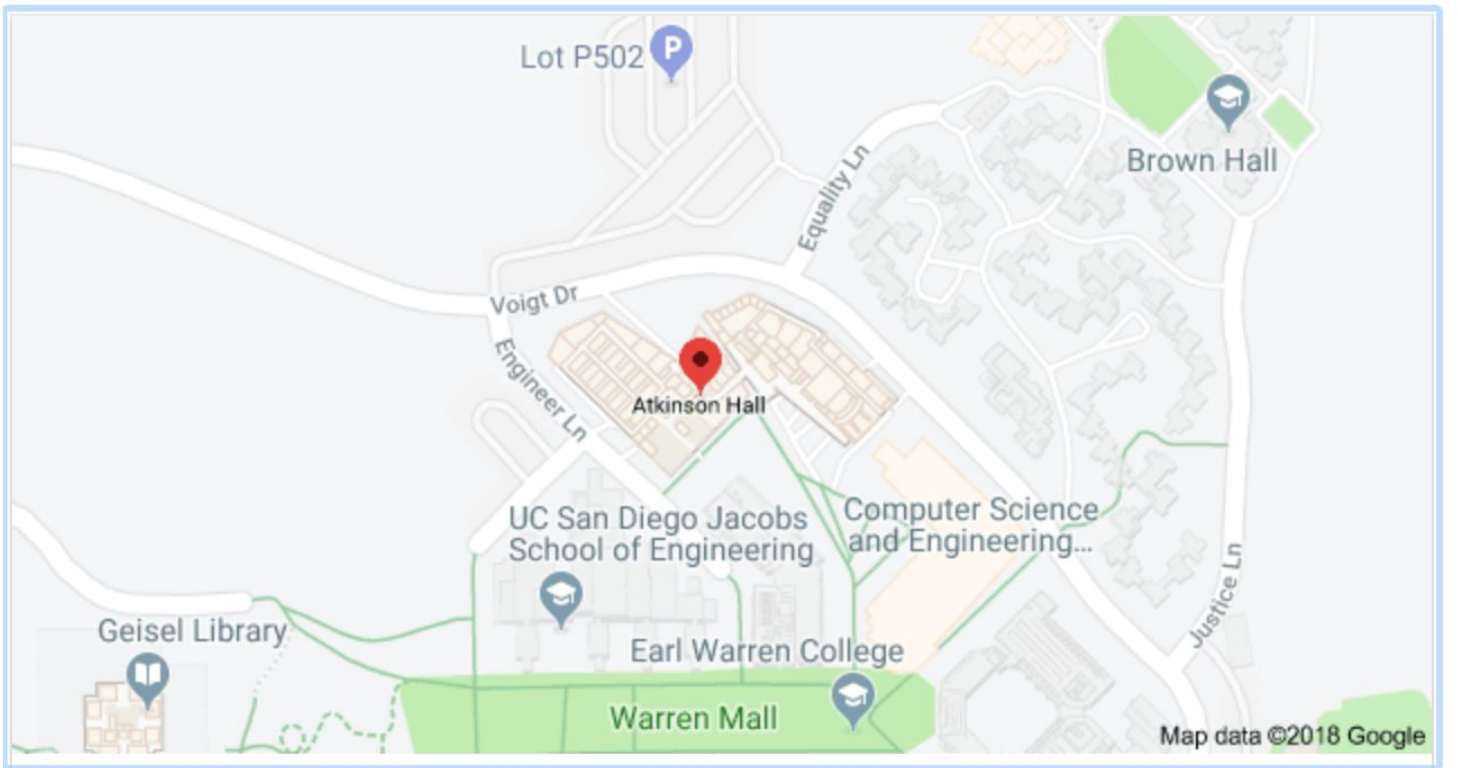

GSC20:

Venue: Center for Microbiome Innovation, [Atkinson Hall](#) at University of California San Diego, USA

[GSC twitter:](#) [@genomestandards](#)

Atkinson Hall

- Johnny Nguyen will be your onsite event coordinator for May 1-4. If for any reason you need to call him his cell # is: 858.732.1313
- Building hours are 7am-7pm. You must have a staff ID card to access the building/ use elevators outside of those hours
- Type “Atkinson Hall” into navigation and you will be led to the right place. Campus buildings do not have individual addresses. If you use the generic campus address of 9500 Gilman Drive it will lead you to the wrong point on campus. There is no front desk in the lobby area, the “front” desk for the building is on the 5th floor. You will see it to your right once you exit the elevators

WiFi

You can access the UCSD-GUEST wifi while on campus.

Walking Directions

Parking:

Directions to [Hopkins Garage](#) (pay for parking)

Directions from I-5 Freeway :

Exit at Genesee and proceed west (if heading north on I-5 turn left).

Turn left onto North Torrey Pines Road.

Turn Left at the first stop light onto North Point Drive. Stay on this road and it will bear right onto Hopkins Drive past a soccer field.

Right after the soccer field you will see a [Hopkins Parking Garage](#) on your right at the stop sign.

Mobil Gas Station

Village Dr

Sheraton La Jolla

Residence Inn Marriott San Diego...

Villa La Jolla Dr

Whole Foods Market

Google