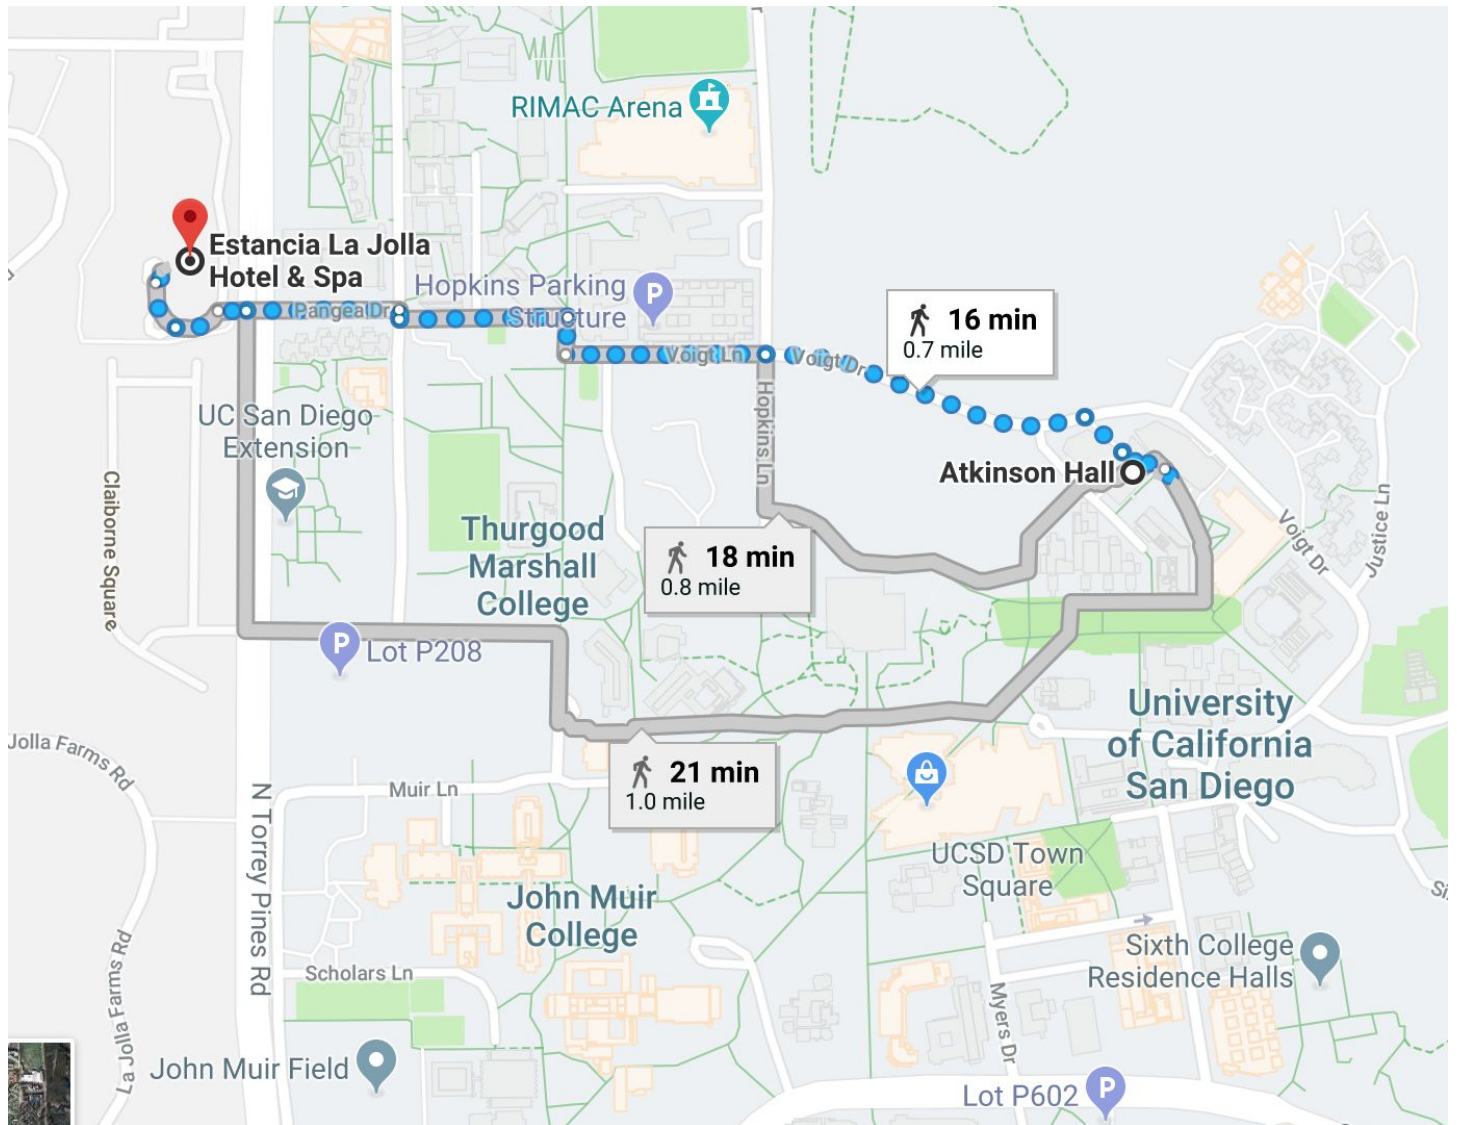

GSC20:

Venue: Center for Microbiome Innovation, [Atkinson Hall](#) at University of California San Diego, USA

[GSC twitter:](#) [@genomestandards](#)

Atkinson Hall

- Johnny Nguyen will be your onsite event coordinator for May 1-4. If for any reason you need to call him his cell # is: 858.732.1313
- Building hours are 7am-7pm. You must have a staff ID card to access the building/ use elevators outside of those hours
- Type “Atkinson Hall” into navigation and you will be led to the right place. Campus buildings do not have individual addresses. If you use the generic campus address of 9500 Gilman Drive it will lead you to the wrong point on campus. There is no front desk in the lobby area, the “front” desk for the building is on the 5th floor. You will see it to your right once you exit the elevators

WiFi

You can access the UCSD-GUEST wifi while on campus.

Walking Directions

Parking:

Directions to [Hopkins Garage](#) (pay for parking)

Directions from I-5 Freeway :

Exit at Genesee and proceed west (if heading north on I-5 turn left).

Turn left onto North Torrey Pines Road.

Turn Left at the first stop light onto North Point Drive. Stay on this road and it will bear right onto Hopkins Drive past a soccer field.

Right after the soccer field you will see a [Hopkins Parking Garage](#) on your right at the stop sign.

Mobil Gas Station

Village Dr

Sheraton La Jolla

Residence Inn Marriott San Diego...

Villa La Jolla Dr

Whole Foods Market

Google