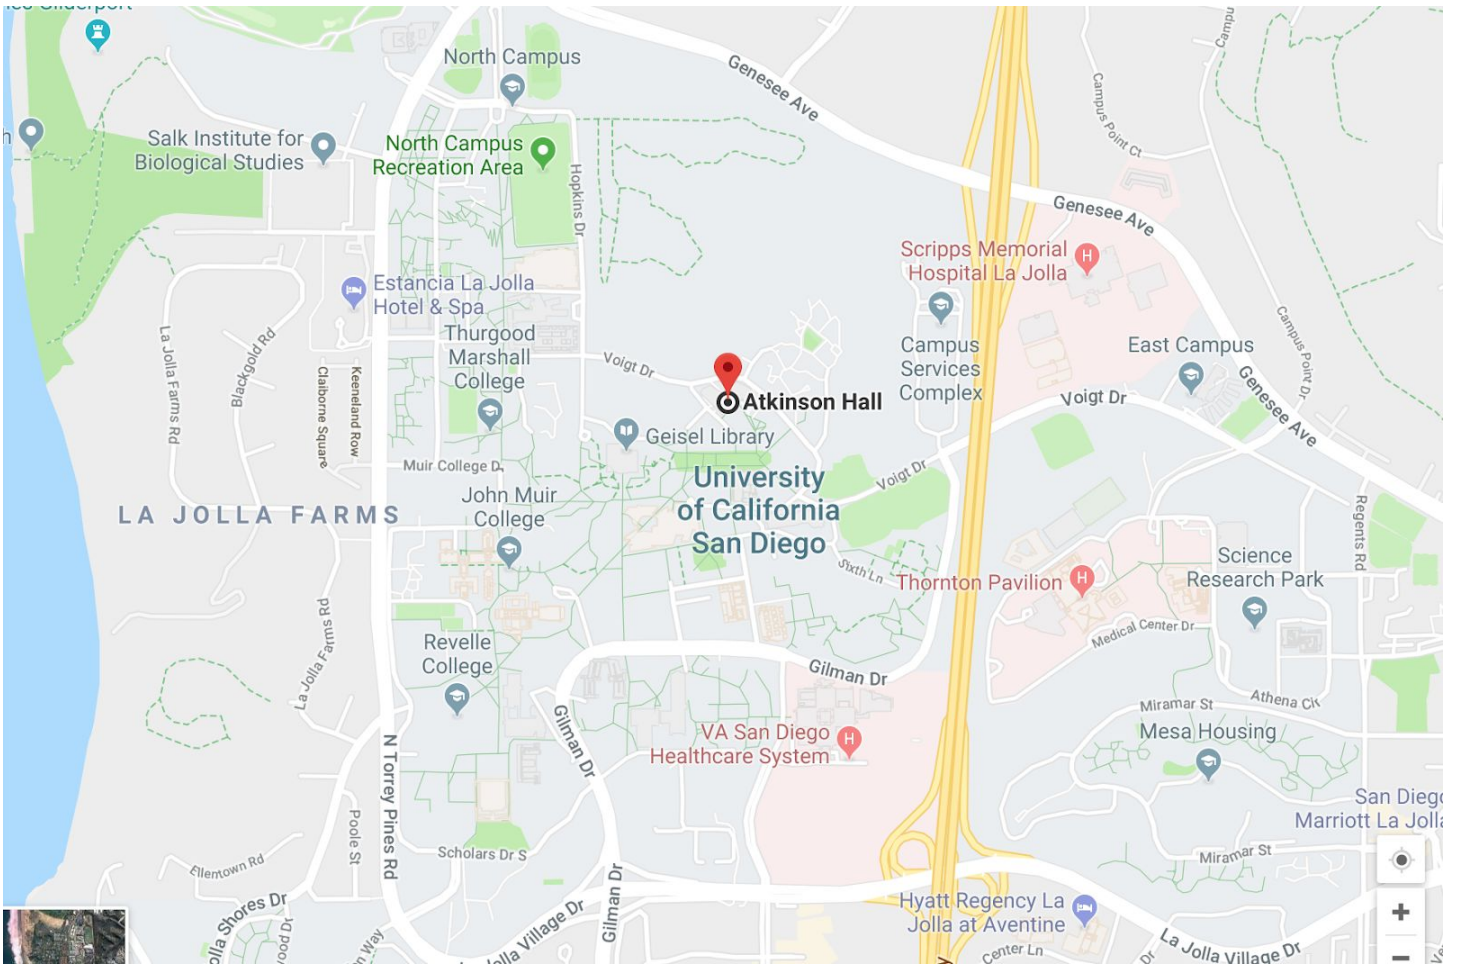

GSC20:

Venue: Center for Microbiome Innovation, [Atkinson Hall](#) at University of California San Diego, USA

[GSC twitter:](#) [@genomestandards](#)

Atkinson Hall

- Johnny Nguyen will be your onsite event coordinator for May 1-4. If for any reason you need to call him his cell # is: 858.732.1313
- Building hours are 7am-7pm. You must have a staff ID card to access the building/ use elevators outside of those hours
- Type “Atkinson Hall” into navigation and you will be led to the right place. Campus buildings do not have individual addresses. If you use the generic campus address of 9500 Gilman Drive it will lead you to the wrong point on campus. There is no front desk in the lobby area, the “front” desk for the building is on the 5th floor. You will see it to your right once you exit the elevators

WiFi

You can access the UCSD-GUEST wifi while on campus.

Walking Directions

Parking:

Directions to [Hopkins Garage](#) (pay for parking)

Directions from I-5 Freeway :

Exit at Genesee and proceed west (if heading north on I-5 turn left).

Turn left onto North Torrey Pines Road.

Turn Left at the first stop light onto North Point Drive. Stay on this road and it will bear right onto Hopkins Drive past a soccer field.

Right after the soccer field you will see a [Hopkins Parking Garage](#) on your right at the stop sign.

Mobil Gas Station

Village Dr

Sheraton La Jolla

Residence Inn Marriott San Diego...

Villa La Jolla Dr

Whole Foods Market

Google