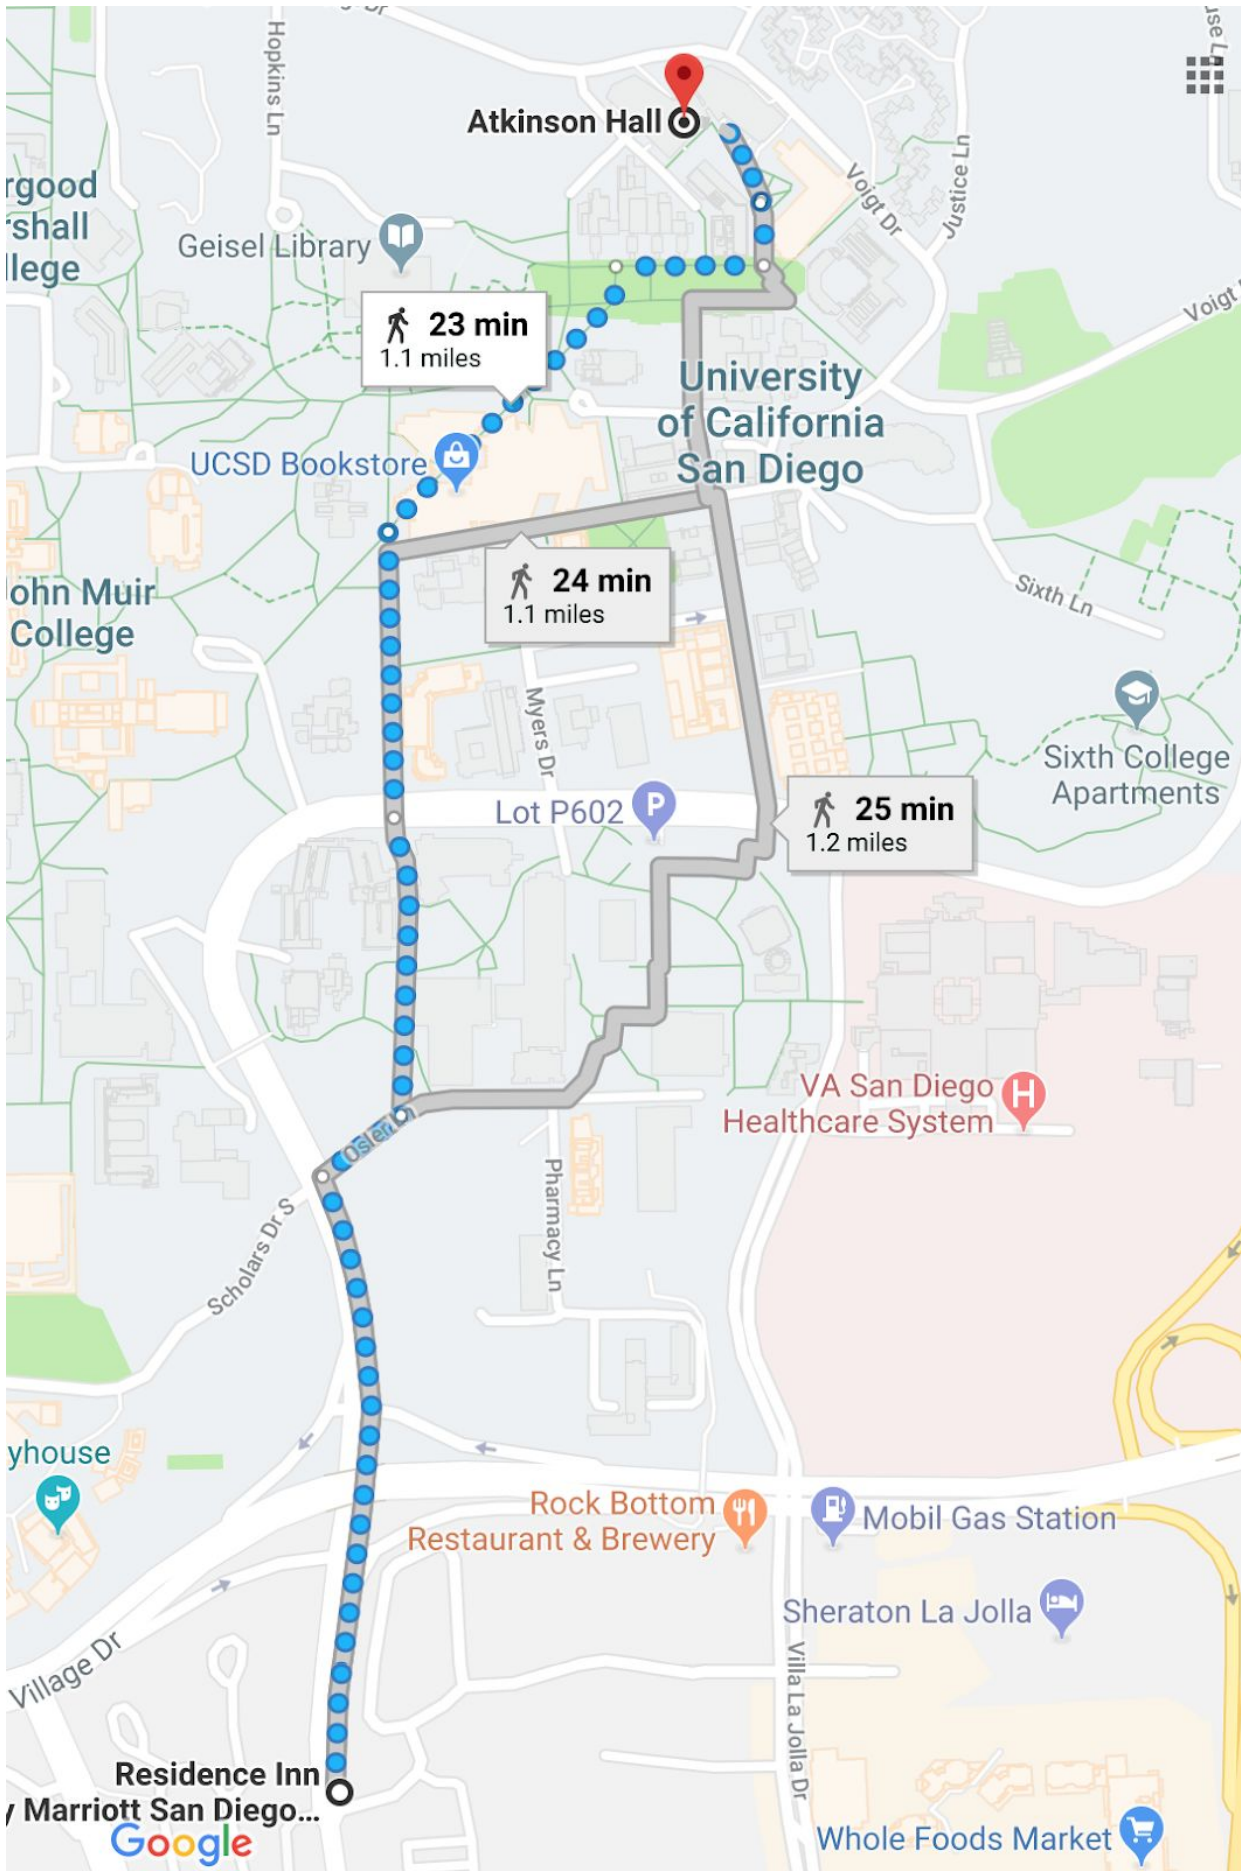

GSC20:

Venue: Center for Microbiome Innovation, [Atkinson Hall](#) at University of California San Diego, USA

[GSC twitter:](#) [@genomestandards](#)

Atkinson Hall

- Johnny Nguyen will be your onsite event coordinator for May 1-4. If for any reason you need to call him his cell # is: 858.732.1313
- Building hours are 7am-7pm. You must have a staff ID card to access the building/ use elevators outside of those hours
- Type “Atkinson Hall” into navigation and you will be led to the right place. Campus buildings do not have individual addresses. If you use the generic campus address of 9500 Gilman Drive it will lead you to the wrong point on campus. There is no front desk in the lobby area, the “front” desk for the building is on the 5th floor. You will see it to your right once you exit the elevators

WiFi

You can access the UCSD-GUEST wifi while on campus.

Walking Directions

Parking:

Directions to [Hopkins Garage](#) (pay for parking)

Directions from I-5 Freeway :

Exit at Genesee and proceed west (if heading north on I-5 turn left).

Turn left onto North Torrey Pines Road.

Turn Left at the first stop light onto North Point Drive. Stay on this road and it will bear right onto Hopkins Drive past a soccer field.

Right after the soccer field you will see a [Hopkins Parking Garage](#) on your right at the stop sign.

Atkinson Hall

Geisel Library

23 min
1.1 miles

University of California San Diego

UCSD Bookstore

John Muir College

24 min
1.1 miles

Sixth Ln